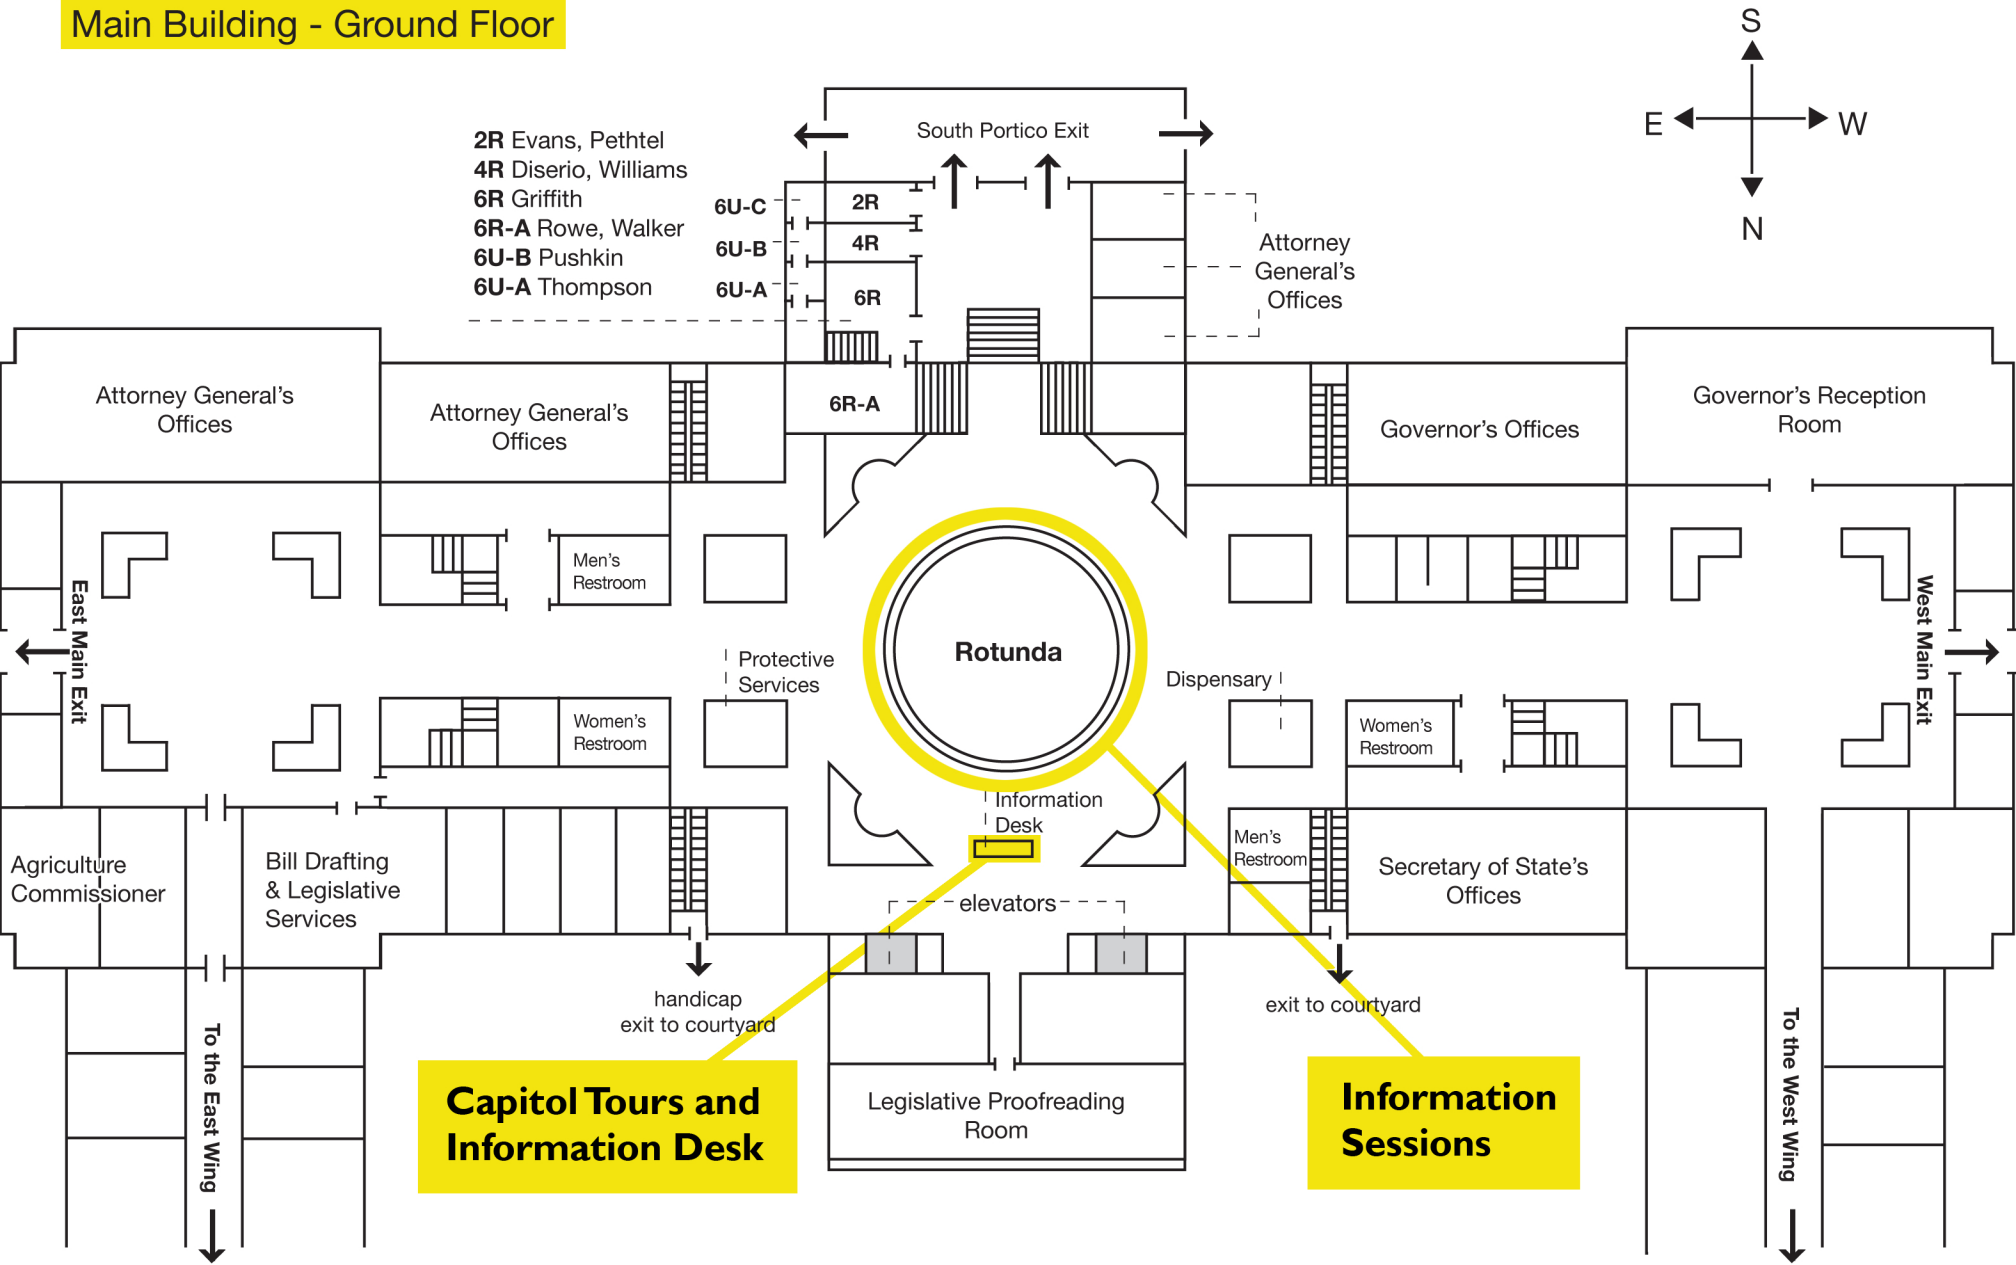

WEST VIRGINIA STATE CAPITOL MAPS

Main Building - Ground Floor

WEST VIRGINIA STATE CAPITOL MAPS

Main Building - Second Floor